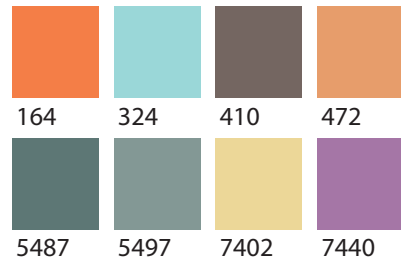

Pattern: Kids (Dogs) 21-T014-01
 Color (Left): Yellow
 Width: 112 inches (285 cm)
 Height: 66 inches (168 cm)
 Density: 115 gms
 Repeat: H 70.85 inches x W 25.19 inches
 (H 180 cm x W 64 cm)
 Content: 100% Non Woven Polypropylene
 Recyclability: 100% Recyclable/Disposable
 Flammability: Fire Retardant NFPA 701:2019 Test Method 1

Pantones:

Yellow
21-T014-01

Pink
21-T014-02