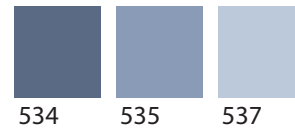

Pattern: Power 21-T005-02
 Color (Left): Indigo
 Width: 112 inches (285 cm)
 Height: 66 inches (168 cm)
 Density: 115 gms
 Repeat: H 70.85 inches x W 25.19 inches
 (H 180 cm x W 64 cm)
 Content: 100% Non Woven Polypropylene
 Recyclability: 100% Recyclable/Disposable
 Flammability: Fire Retardant NFPA 701:2019 Test
 Method 1

Pantones:

Gray
21-T005-01

Indigo
21-T005-02

Sage
21-T005-03

Taupe
21-T005-10

Yellow
21-T005-11