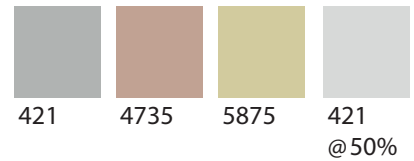

Pattern: Spirit 21-T006-04
 Color (Left): Gray
 Width: 112 inches (285 cm)
 Height: 66 inches (168 cm)
 Density: 115 gms
 Repeat: H 70.85 inches x W 25.19 inches
 (H 180 cm x W 64 cm)
 Content: 100% Non Woven Polypropylene
 Recyclability: 100% Recyclable/Disposable
 Flammability: Fire Retardant NFPA 701:2019 Test Method 1
 Pantones:

Brown and Turquoise
21-T006-01

Blue
21-T006-02

Gray
21-T006-04

Green
21-T006-010