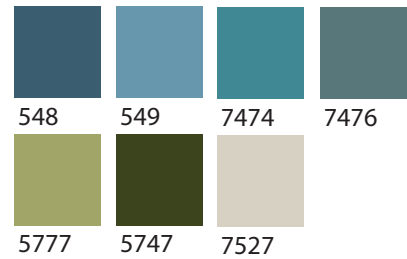

Pattern: Sunny 21-T016-03
 Color (Left): Tan
 Width: 112 inches (285 cm)
 Height: 66 inches (168 cm)
 Density: 115 gms
 Repeat: H 70.85 inches x W 25.19 inches
 (H 180 cm x W 64 cm)
 Content: 100% Non Woven Polypropylene
 Recyclability: 100% Recyclable/Disposable
 Flammability: Fire Retardant NFPA 701:2019 Test Method 1

Pantones:

Butter
21-T016-01

Gray
21-T016-02

Tan
21-T016-03

Purple
21-T016-04