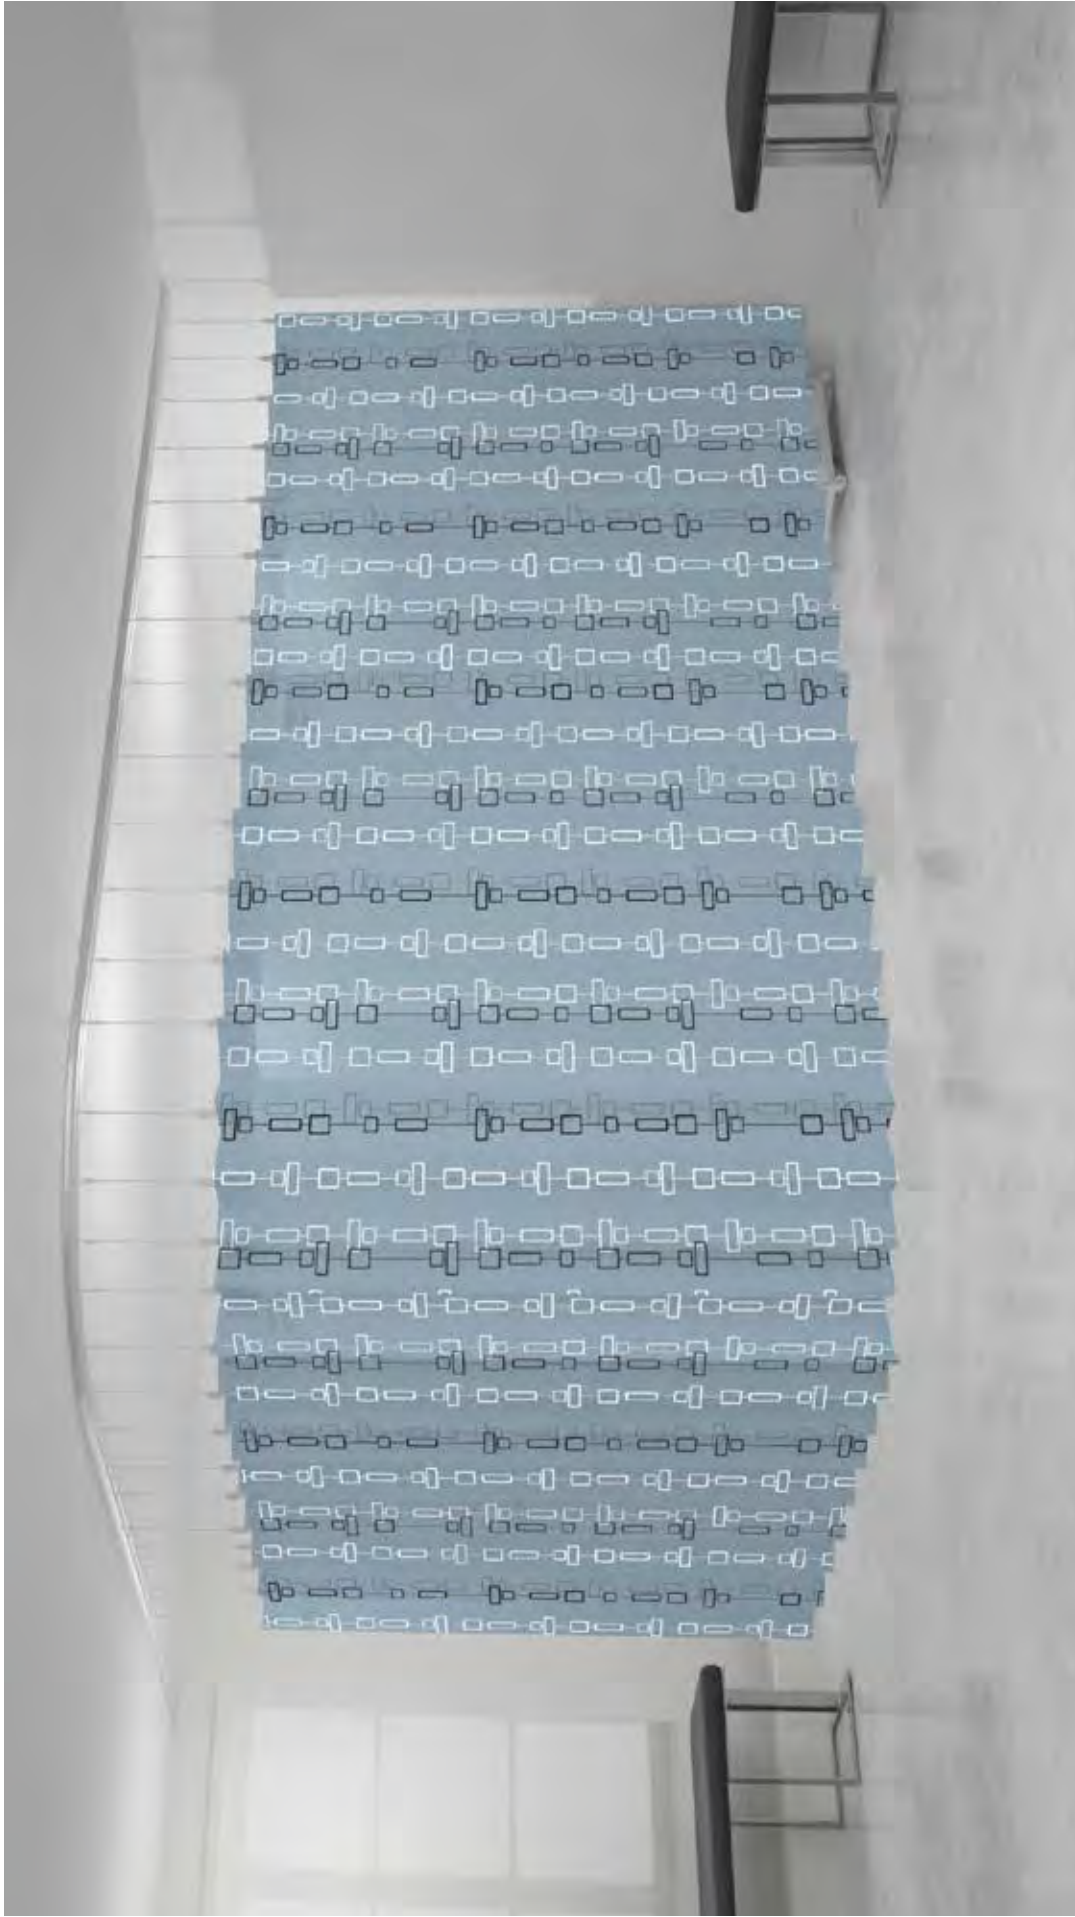

Quick Ship

Sky Blue

21-T007-15

10 Cool Gray

11 Tan

12 Warm Gray

13 Taupe

14 Dark Blue

15 Sky Blue

16 Olive

17 Light Green

18 Aqua

19 Sea Foam

20 Golden Rod

21 Yellow

22 Purple

23 Fuchsia

24 Red

25 Orange

Pattern: Gratitude | 21-T007-15

Color(s): Sky Blue

Width: 100.5 inches (255 cm)

Height: 66 inches (168 cm)

Density: 115 gms